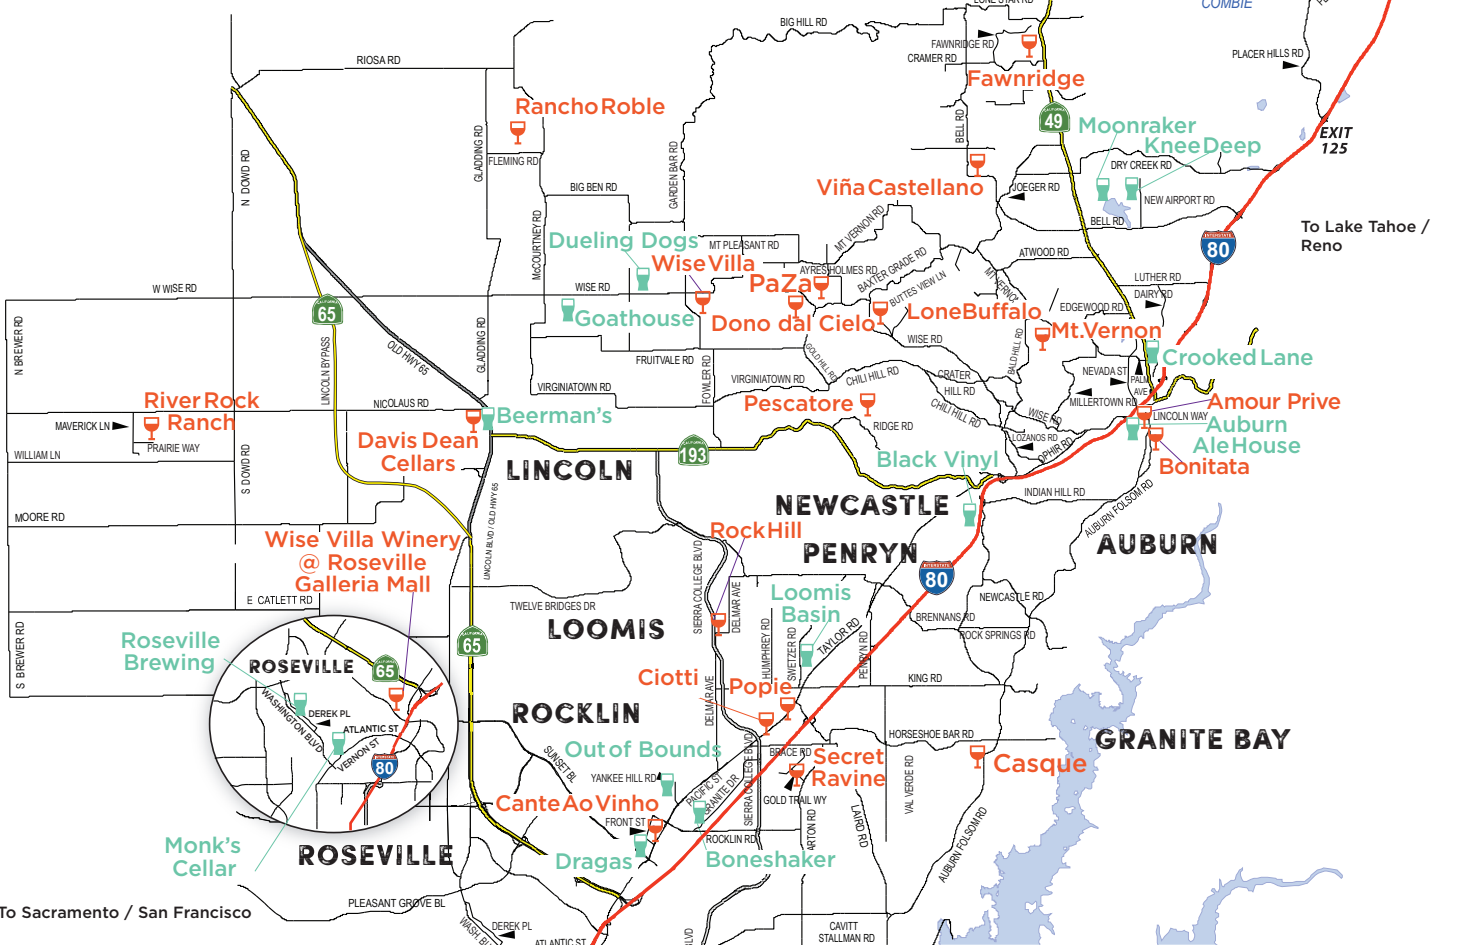

**PLACER COUNTY WINE & ALE TRAIL**

**PLACER COUNTY WINE TRAIL** | **PLACER COUNTY ALE TRAIL**

**AMOUR PRIVE TASTING @ SIP AUBURN**  
Wed-Sat: 11am-8pm  
Sun: 11am-5pm  
337 Commercial St.  
Auburn, CA 530.878.5558  
sipauburn.com

**BEAR RIVER WINERY**  
TASTING: Fri-Sun: 12-5pm  
2751 Combie Road  
Meadow Vista, CA  
530-878-8959  
(EXIT 125 off I-80)  
bearriverwinery.com

**BONITATA BOUTIQUE WINE**  
TASTING: Wed-Fri:  
noon-5pm; Sat: 1-6pm;  
Sun: Call for Hours  
The Bernhard Museum:  
291 Auburn-Folsom Road  
Auburn, CA  
530-305-0449  
bonitataboutiquewine.com

**ROSEVILLE BREWING CO. TAP ROOM**  
M-F: 5-8pm; Sat: 2-6pm  
  
501 Derek Place  
Roseville, CA  
916-783-2337  
rosevillebrewing.com

**COMING SOON**

**BEERMAN'S BREWERY**  
Opening 2016  
Downtown Lincoln  
645 5th St., Lincoln, CA

**BLACK VINYL ALE PROJECT BREWERY & TASTING ROOM**  
Opening early 2016  
9385 Old State Hwy.

Newcastle, CA  
blackvinylale.com

**CROOKED LANE BREWING CO. BREWERY, TAPROOM & BEER GARDEN**  
Opening early 2016  
Mon-Thurs: 3-9pm;  
Fri: 3-11pm;  
Sat: 12-11pm;  
Sun: 12-9pm  
  
536 Grass Valley Highway  
Auburn, CA  
crookedlanebrewing.com